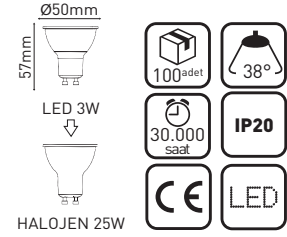

3W MR16 PRO SMD AMPUL

PRO 310^{3000K}

Güç : 3W (270 lümen)
Voltaj : 240V / 50-60 HZ
Duy : MR16
Malzeme : Alüminyum, Termoplastik