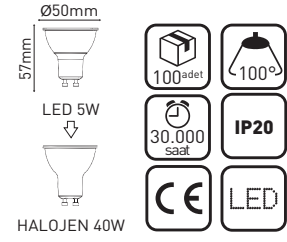

5W MR16 SMD AMPUL

SMD 015^{3000K} SMD 016^{6500K}

Güç : 5W (400 lümen)
Voltaj : 240V / 50-60 HZ
Duy : MR16
Malzeme : Alüminyum, Termoplastik