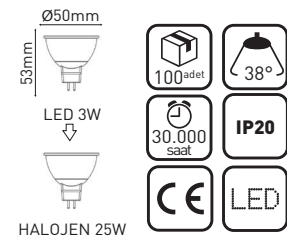

5W GU10 PRO SMD AMPUL

PRO 502^{6500K} PRO 503^{4000K}

Güç : 5W (450 lümen)
Voltaj : 240V / 50-60 HZ
Duy : GU10
Malzeme : Alüminyum, Termoplastik