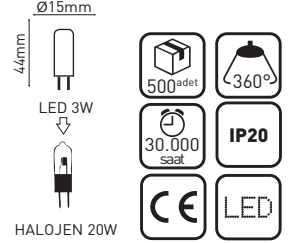

LED KAPSÜLLER

12V 3W G4 BUZLU PC LED KAPSÜL

LED 122^{3000K} LED 123^{6500K}

Güç : 3W (180 lümen)
 Voltaj : 12V AC / DC
 Duy : G4
 Malzeme : SMD LED, PC

230V 3W G4 BUZLU PC LED KAPSÜL

LED 132^{3000K} LED 133^{6500K}