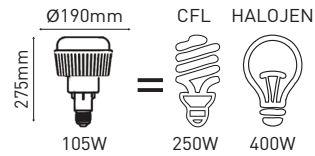

HDK LED AMPUL ŞAPKASI

Ürünleri yüksek tavanlarda 73° ışık açısıyla verir.

UYUMLU OLDUĞU AMPUL

		FIYAT	
LED 200 C	⇔	45W	7.00$
LED 210 C	⇔	65W	9.00$
LED 220 C	⇔	85W	16.00$
LED 230 C	⇔	105W	16.00$