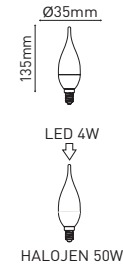

8W FLAMANLI LED G95 AMPUL

FLED 040^{3000K} FLED 041^{6500K}

Güç : 8W (720 lümen)
Voltaj : 240V / 50-60 HZ
Duy : E27
Malzeme : Cam