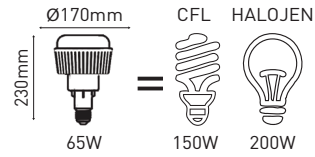

85W E40 HDK LED AMPUL

LED 220^{3000K} LED 221^{6500K}

Güç : 85W (8000 lümen)
Voltaj : 240V / 50-60 HZ
Duy : E40
Malzeme : Alüminyum, Plastik