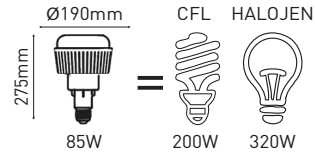

105W E40 HDK LED AMPUL

LED 230^{3000K} LED 231^{6500K}

Güç : 105W (10000 lümen)
Voltaj : 240V / 50-60 HZ
Duy : E40
Malzeme : Alüminyum, Plastik