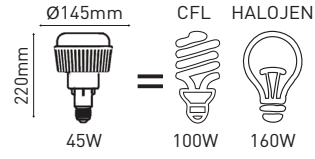

YÜKSEK WATT LED AMPULLER

KULLANIM ALANLARI

OSAKA
Light

**45W HDK LED AMPUL**LED 200^{3000K} LED 201^{6500K}

Güç : 45W (4000 lümen)
 Voltaj : 240V / 50-60 HZ
 Duy : E27
 Malzeme : Alüminyum, Plastik

**65W HDK LED AMPUL**LED 210^{3000K} LED 211^{6500K}