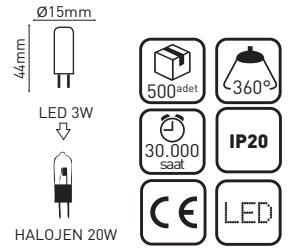

3W G9 BUZLU PC LED KAPSÜL

LED 140^{3000K} LED 141^{6500K}

Güç : 3W (200 lümen)
Voltaj : 230V / 50-60 HZ
Duy : G9
Malzeme : SMD LED, PC