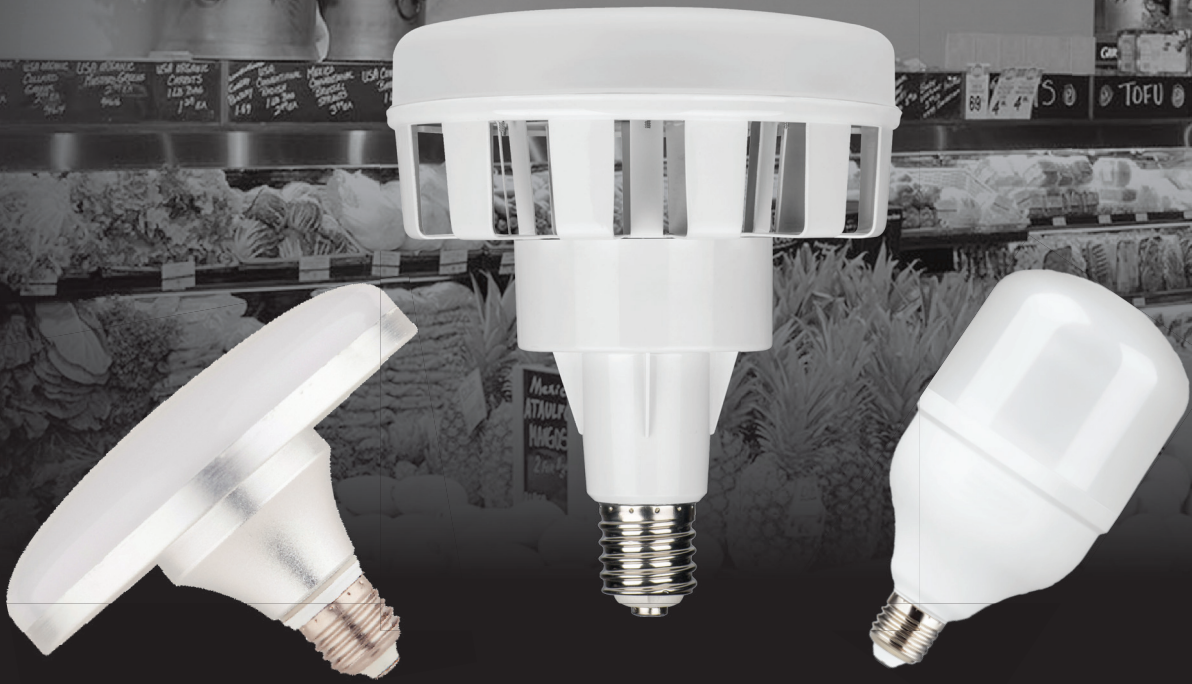

YÜKSEK WATT LED AMPULLER

KULLANIM ALANLARI

OSAKA
Light

**45W HDK LED AMPUL**LED 200^{3000K} LED 201^{6500K}

Güç : 45W (4000 lümen)
 Voltaj : 240V / 50-60 HZ
 Duy : E27
 Malzeme : Alüminyum, Plastik

**65W HDK LED AMPUL**LED 210^{3000K} LED 211^{6500K}